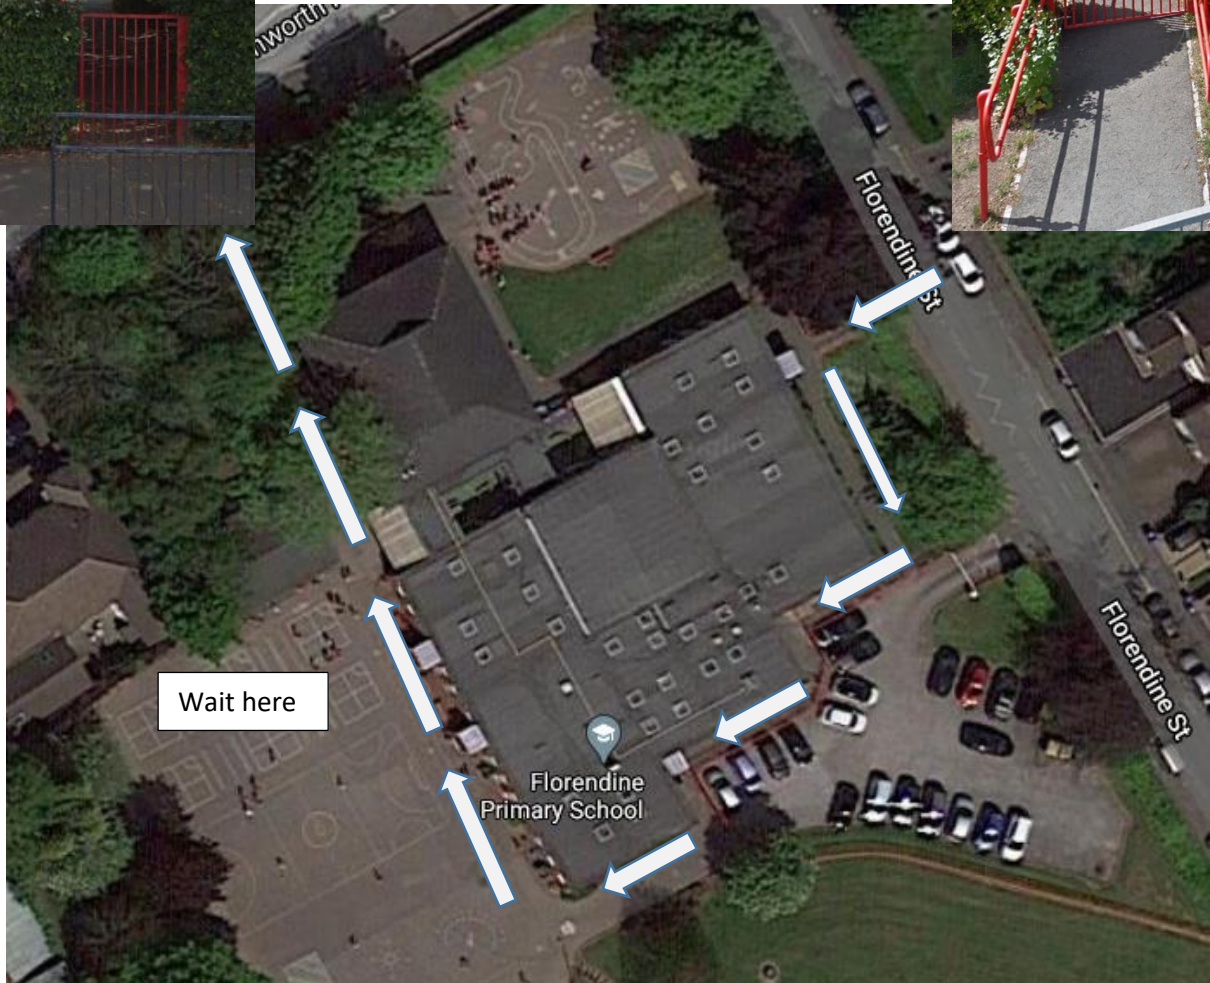

Leave here  
Bottom gate

# Y5/6 drop off and pick up

Enter here  
Pedestrian gate

Wait here

**Y5/6 start at 9:05am-** enter by pedestrian gate on Florendine Street-walk round and drop your child off at class. Continue walking and exit by the bottom gate onto Tamworth road.

If possible say goodbye to your child at the pedestrian gate and let them walk round, a member of staff will always be outside to meet them.

**Y5/6 finish at 3:20 pm-** enter by pedestrian gate on Florendine street-walk round and wait distanced on playground to the right of the MUGA. When you have your child continue walking round and exit by the bottom gate onto Tamworth road.